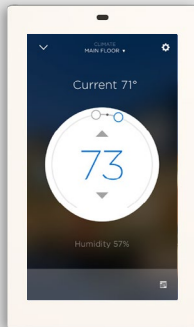

Climate
Set the temperature just right and quickly adjust the climate schedule