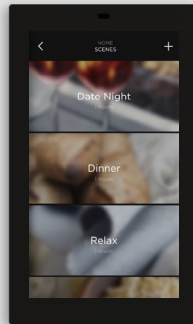

Scenes
Directly access or capture your favorite Scene