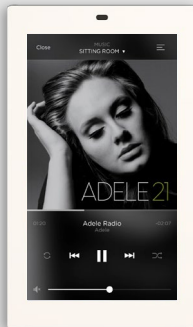

Music
Queue up your favorite playlist or streaming service and fill your home with music