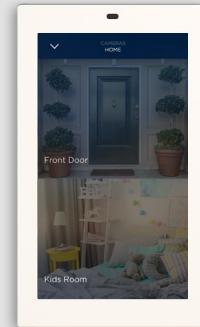

Cameras
View security cameras to see what's going on before opening the door

SPECIFICATIONS

DIMENSIONS	5.5-INCH	8-INCH	SCREEN	5.5-INCH	8-INCH
Height (Portrait)	5.85 in / (148.6 mm)	8.80 in (223.5 mm)	Viewing Image (IPS)	5.5 in / 13.97 cm	8.0 in /203.0 mm
Width	3.44 in / (87.4 mm)	5.84 in (148.4 mm)	Resolution	720 x 1280 16.7M colors	1280 x 800 16.7M colors
Depth (overall)	1.33 in / (33.8 mm)	1.43 in (36.3 mm)	POWER		
Depth (mounting)	0.56 in / (14.2mm)	0.62 in (15.8 mm)	Input Power	PoE 802.3af compliant	PoE 802.3at compliant
Weight (display only)	0.35 lb / 0.16 kg	0.95 lb (0.44 kg)			

OTHER

- Presence sensor wakes the panel as you approach, returning to last used screen or configured 'wake screen,' which can be set per device.
- Available in White or Black finish.
- Landscape mode available with 8-inch only.

SAVANT

savant.com