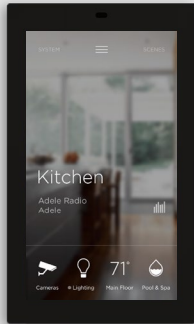

SAVANT TOUCH SCREENS

Savant Touch Screens deliver dedicated and elegant control with stunning, high-resolution graphics. They are perfect for high traffic areas where quick control is a must.

Whole Home Control
View an individual room, or control your whole home