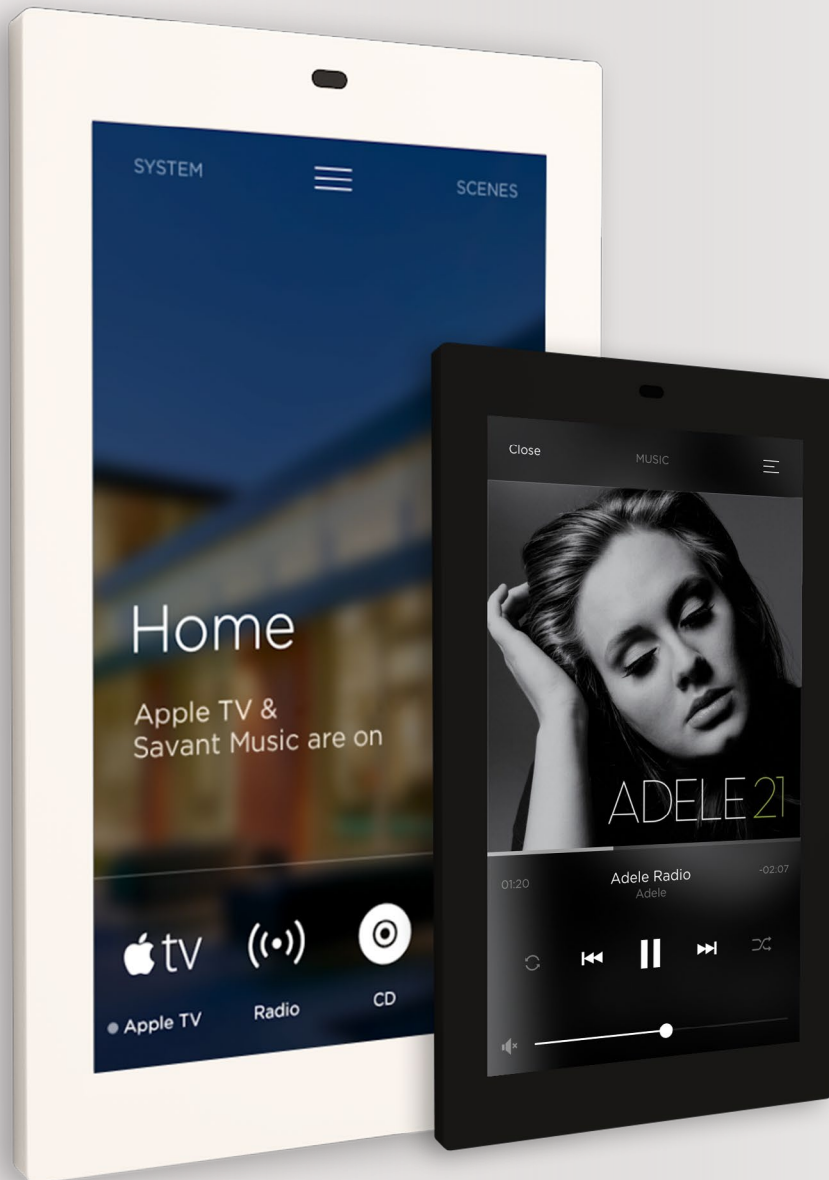

SAVANT TOUCH SCREENS

Control Where It Counts

SAVANT | savant.com