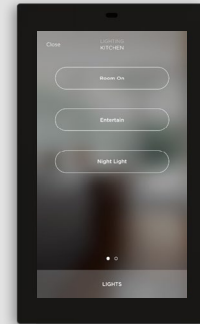

Lighting
Change the room lighting with a tap, or control individual lights